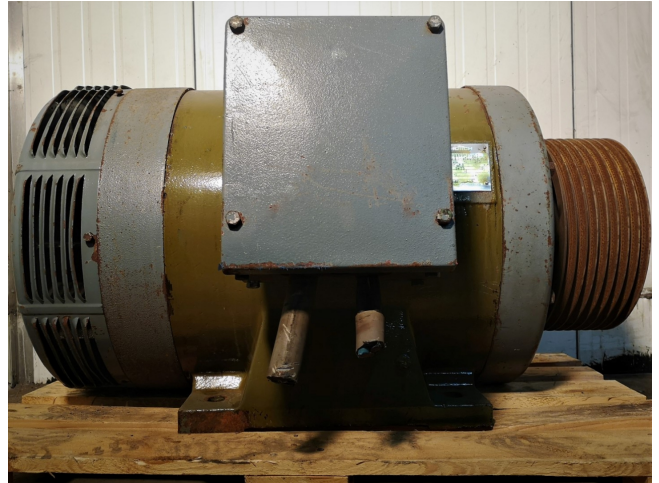

Schorch AN5313S-BB011

Specifications

Marque	Schorch
Type	AN5313S-BB011
kW	160
RPM	1475
Size & Weight	1100x820x760 mm (LxWxH)
50 Hz / 60 Hz	50 Hz
Stock	1

Description

Used Schorch AN5313S-BB011

Used Schorch AN5313S-BB011 electric motor with 160 kW and 1475 RPM at 50 Hz. Sizes: 1100x820x760 mm (LxWxH).